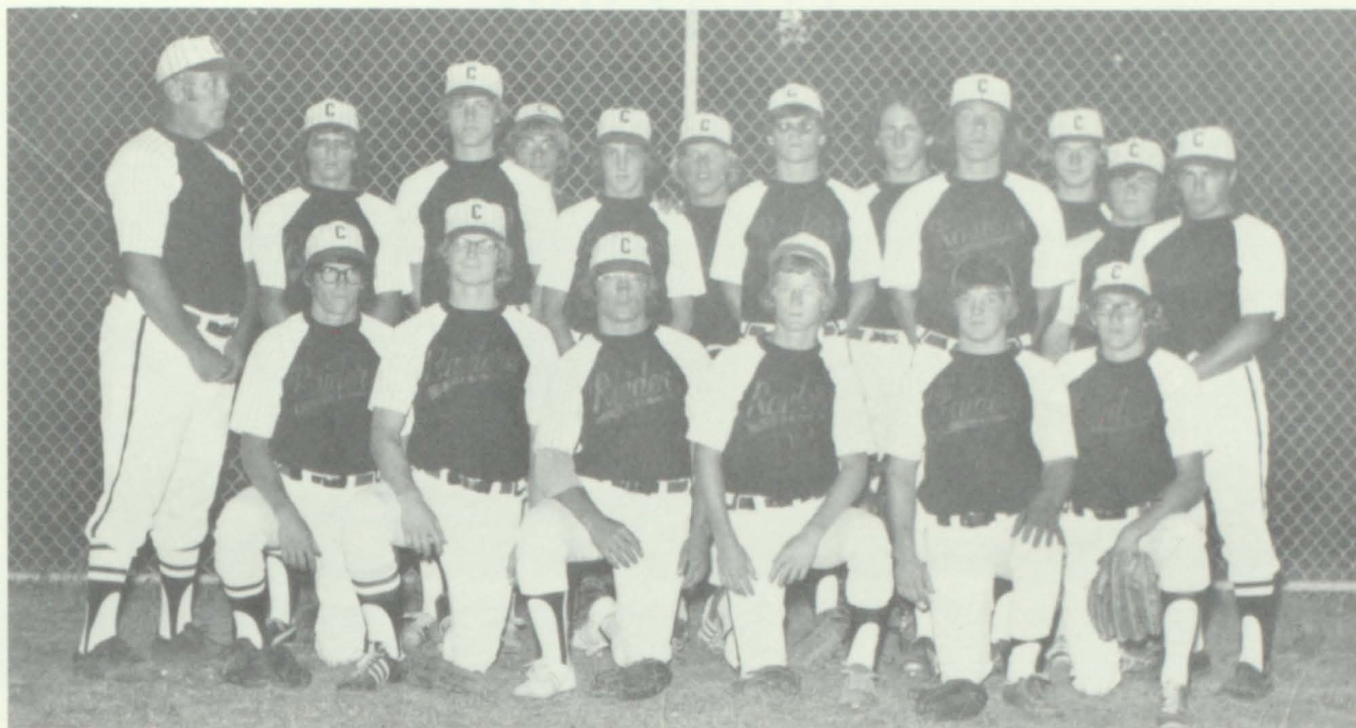

1974 TALL CORN CHAMPS

FIRST ROW: Steve Mullen, Eric Turner, Gary Redel, Marty Olive, Kurt Scott, Bill Peckham. SECOND ROW: Mr. Harris, Dave Mooney, Mark Grundman, Brent Scott, Jeff Mullen, Doug Wilson, Tim Cruise, Mr. Miller. THIRD ROW: Gary Boswell, Jedd Cook, Jeff Mallas, Randy Lee.

SCOREBOARD

	WE	THEY		WE	THEY
Stanton	9	0	Creston	2	7
Red Oak	10	0	Villisca	12	1
Greenfield	9	7	Creston	2	1
East Union	11	1	Mt. Ayr	8	1
Clearfield	14	4	Lenox	12	0
Creston	6	4	Red Oak	5	4
Griswold	9	3	Diagonal	35	2
Bedford	13	7	Prescott	4	3
Villisca	10	0	Stanton	10	0
Mt. Ayr	8	6	Clearfield (SECT.)	8	1
Griswold	5	4	Treynor (DIS.)	11	5
Lenox	8	0	Panora Linden (DIS.)	4	2
Greenfield	11	3	Prairie Gowrie	5	1
Prescott	5	0	Granville (STATE)	0	7
East Union	25	1	Norway (STATE)	6	5
Bedford	7	5			

CONGRATULATIONS FOR FINISHING 3rd in the STATE!!