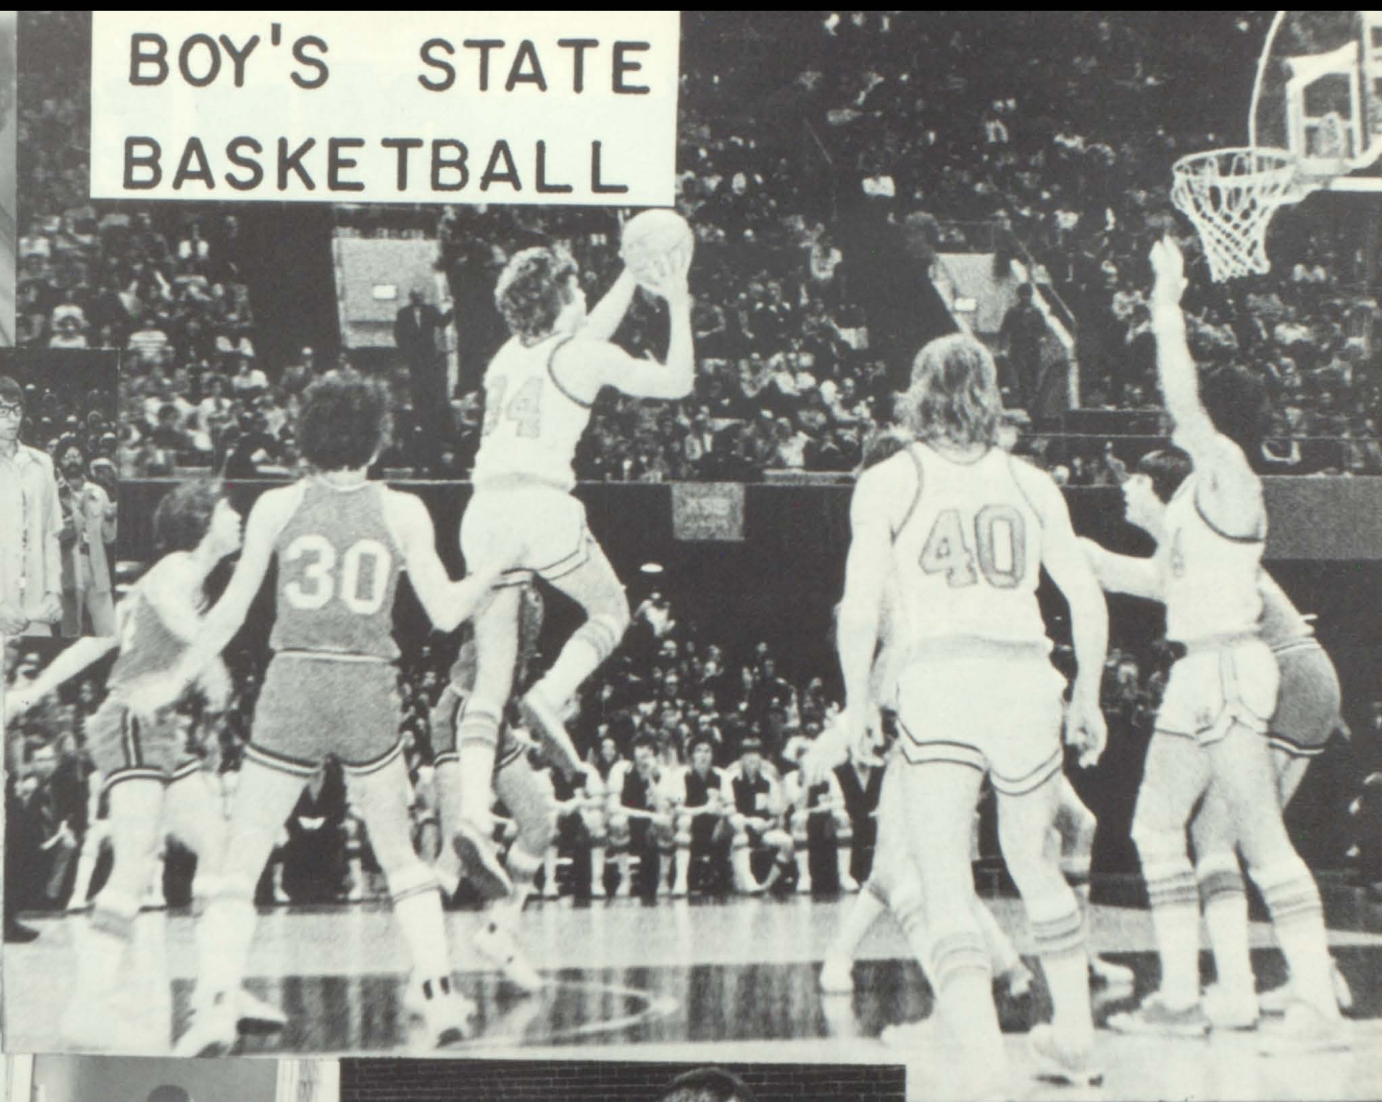

BOY'S STATE BASKETBALL