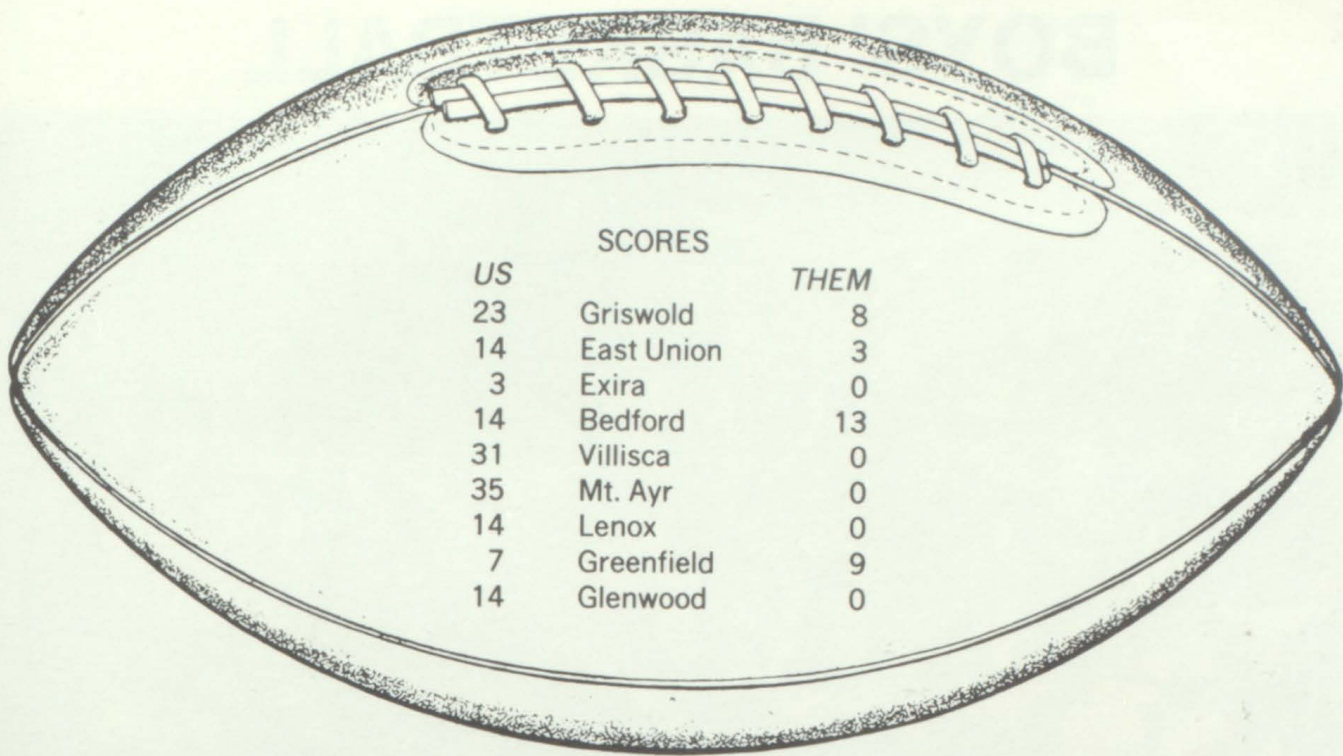

Junior Varsity: 1st Row — D. Heaton, L. Mitchell, B. Vogel, D. Steeve, K. Kordick, D. McCall, G. Kennedy, T. Engel, C. Bemis, K. Longabaugh, K. Roberts, T. Cruise, R. Goldsmith, B. McComb, R. Westphal, B. Zadina, M. Fuller, R. Jordening, B. Murdock. 2nd Row — D. South, J. McMullen, L. Brown, K. Behlers, S. Larsen, B. Thompson, J. Nelson, K. Roberts, R. Anderson, T. Goldsmith, R. Tucker, K. McCall, G. Schaefer, T. McClaren, D. Murdock, M. Mullen, manager M. Steilow. Not pictured — P. Connor, B. Kenworthy.