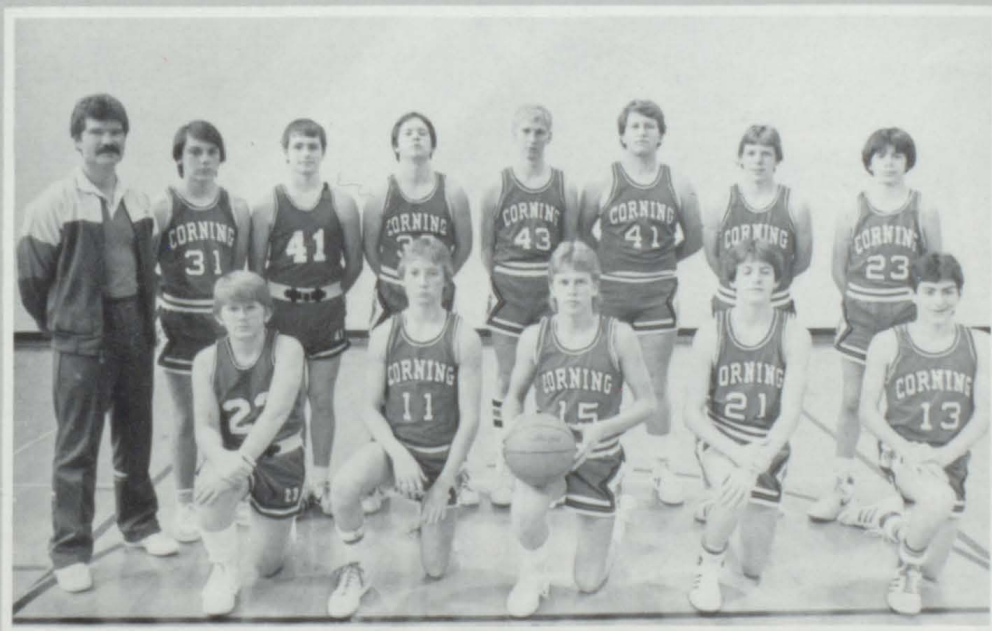

Tony King receiving 3rd Place at the State Tournament

IA 126	
KING-CORNING	7
QUIATT-LOGAN MAGNOLIA	5
SOBEK-AFTON E. UNION	7
BENYSHEK-LIBRON	5

BOYS BASKETBALL

Front row: Chris Burt, Bill Capaldo, Rod Curtis, Scot Perrin, Kirk Bemis, J.C. Barton, Kyle James, Scott Goldsmith, Aaron Grundman. Back row: Coach Stielow, Jeff Williams, Mike McCall, Chris Cline, John Anderson, Bill Nicholson, Conrad Wilkinson, Mike Davidson, Rod Goldsmith, Coach Sivadge.