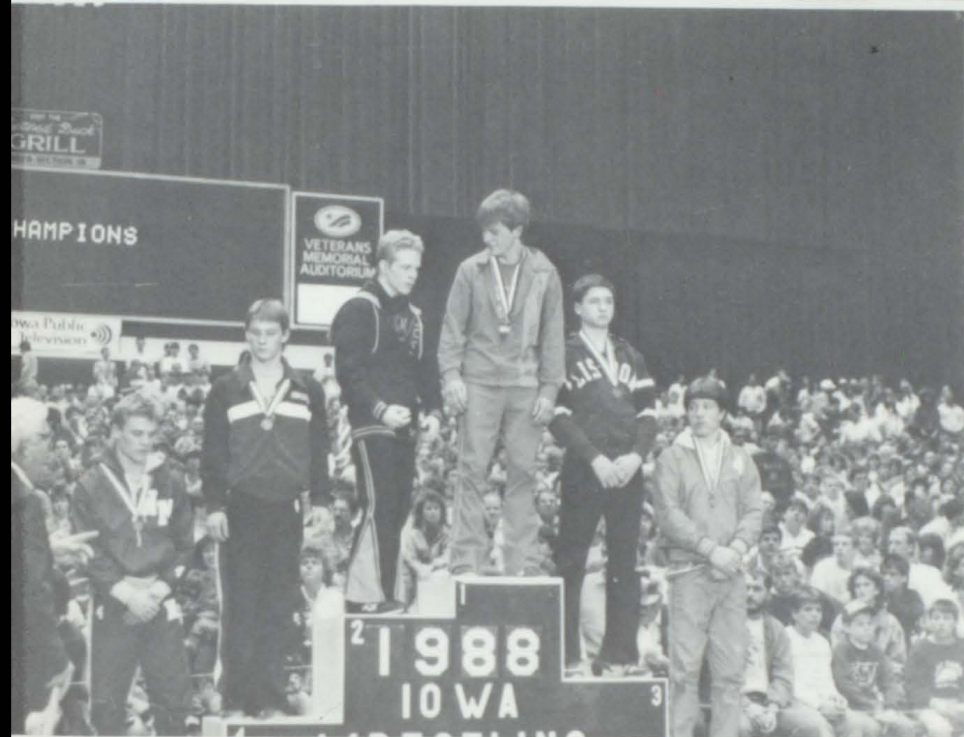

STATE WRESTLING

The 1987-88 Wrestling Team was once again something to be proud of. Coach Anderson and Coach Andrews did a fine job carrying out the tradition of fine wrestling at CHS. The team ended with a dual record of 6-6 and finished high in all their tourneys- including a first at Sectionals. The squad was led this year by a handful of Seniors - three who along with two Sophomores made the long trip to STATE. Brad Lundquist at 119 placed highest and came home with a fourth place medal. His season record was 27-5-1. Todd Kimpson, 105 pounder with an overall 28-4-1 record, received sixth place. Doug Frederick at 132 pounds and a record of 22-8-1, Tom Roberts, 155 pounds, and a record of 30-4, and Matt Lundquist, 112 pounds, with a record of 27-34-1, all were state qualifiers and wrestled the first round at state. It was a good year and the seniors will be missed but watch out next year-- the RAIDERS will be back.

-Martin Snyder